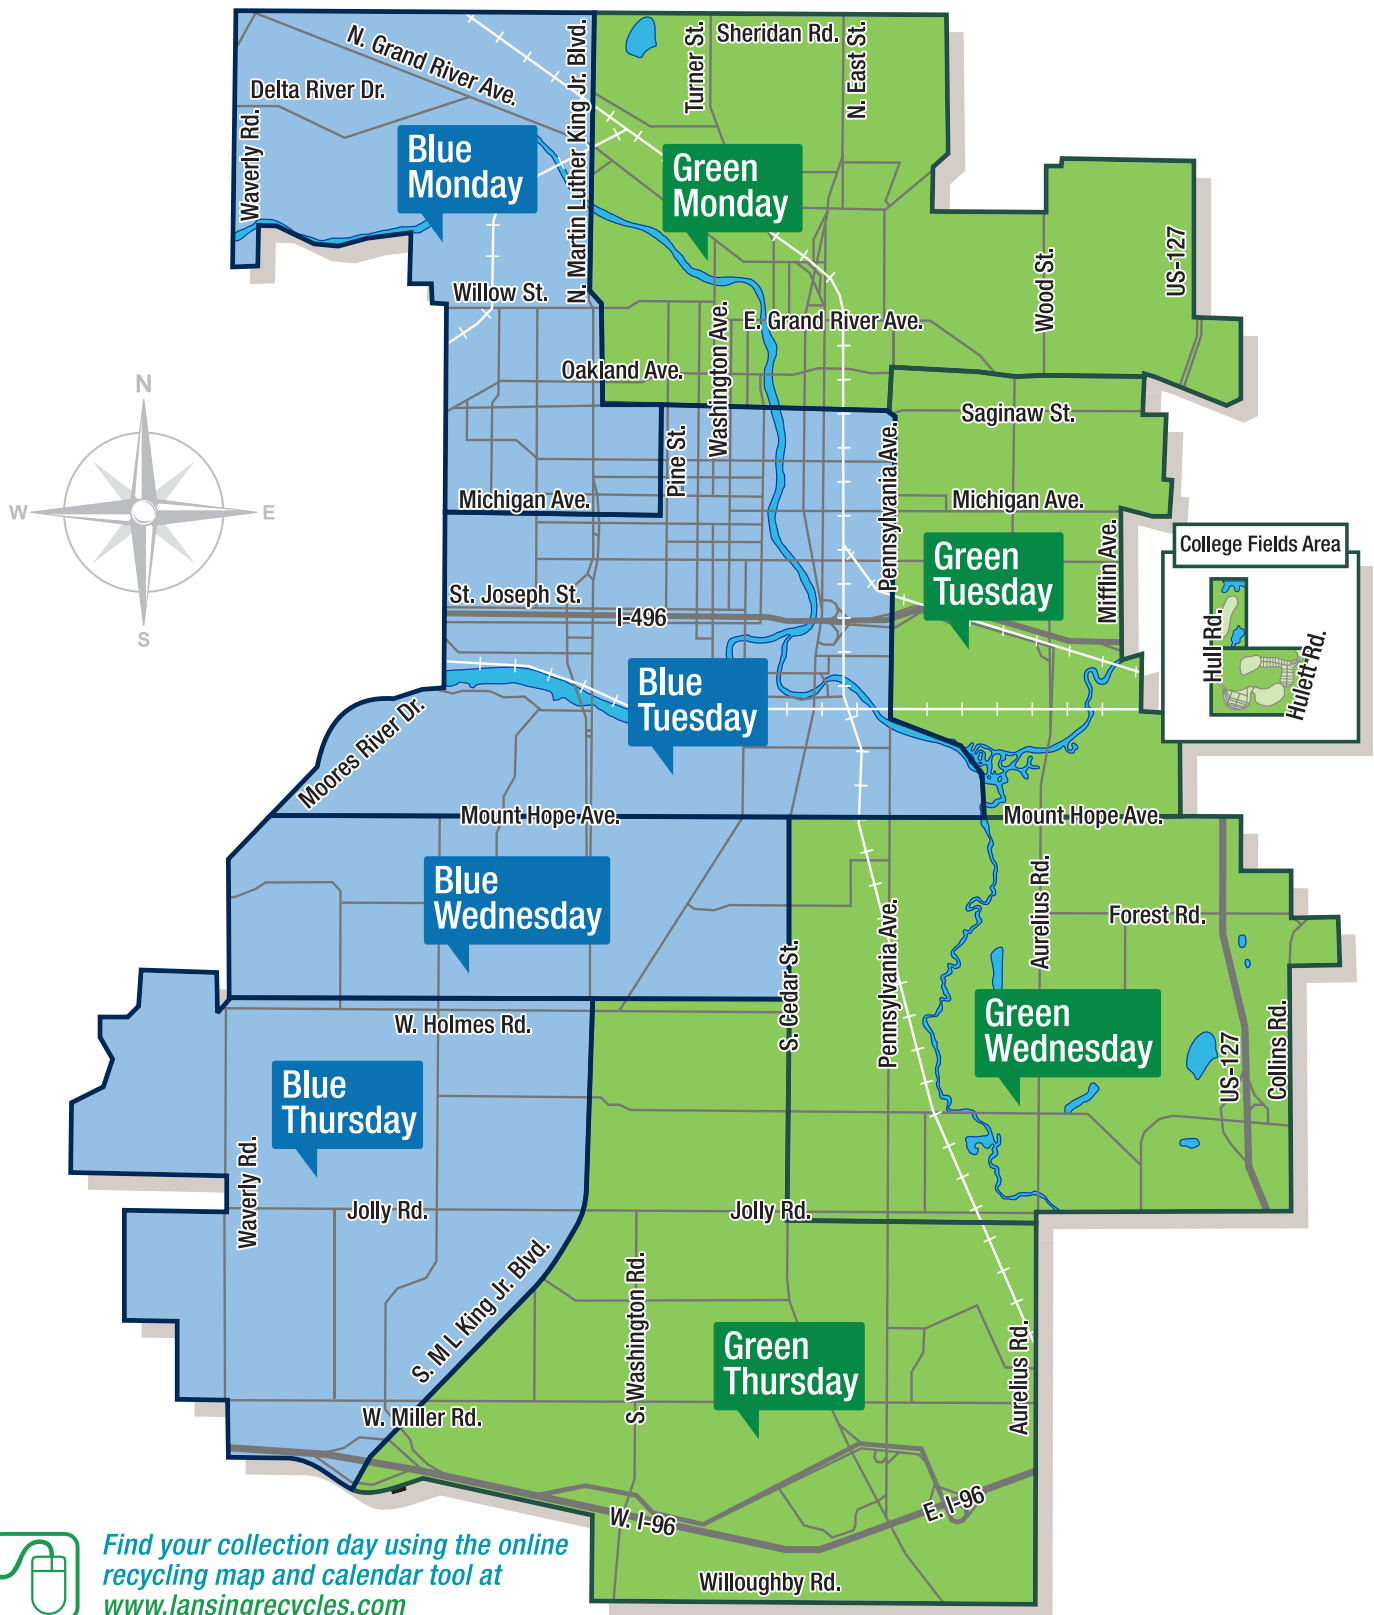

RESIDENTIAL RECYCLING ROUTES

Find your collection day using the online recycling map and calendar tool at www.lansingrecycles.com

RECYCLING COLLECTION SCHEDULE

Recycling collection is every other week using a green or blue week schedule. Find your collection week using the online recycling map and calendar tool at lansingrecycles.com.

Holidays that affect collection service are marked in orange. Collections will be delayed for those with service on the day of the holiday and the days after the holiday.

Save this Recycling Collection Schedule to make it easy to remember when to set out your green recycling cart.

For example, when a holiday falls on a Thursday, all Thursday collections will be done on Friday.

IMPORTANT DATES

2017 HOLIDAYS & IMPORTANT DATES

9/4 Labor Day
Office closed.
1 day collection delay.

11/23 Thanksgiving Day
Office closed 11/23 and 11/24.
1 day collection delay.

SEPTEMBER

S	M	T	W	T	F	S
						1
2	3	4	5	6	7	8
9	10	11	12	13	14	15
16	17	18	19	20	21	22
23	24	25	26	27	28	29
30						

OCTOBER

S	M	T	W	T	F	S
	1	2	3	4	5	6
7	8	9	10	11	12	13
14	15	16	17	18	19	20
21	22	23	24	25	26	27
28	29	30	31			